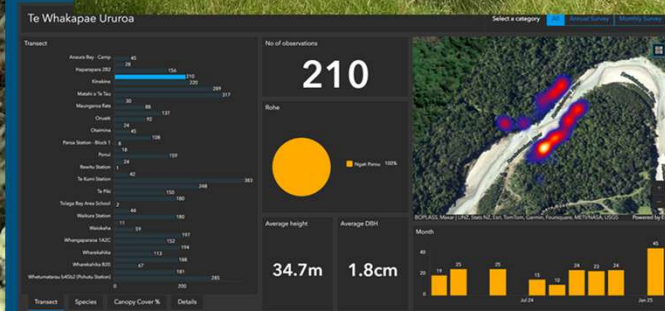

DATA COLLECTION